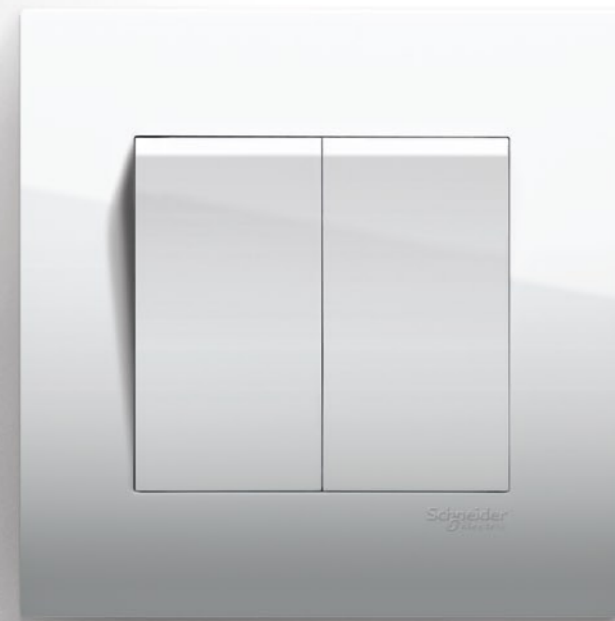

# Style and Function Vivace

Inspired by the influential Bauhaus movement, Vivace expresses a pleasing form follows function. With a slim and trim profile, the sleek clean lines and subtle curves manifest an art of simple, elegant minimalism. Every piece in this robustly constructed range sits perfectly within the context of any modern interior design.