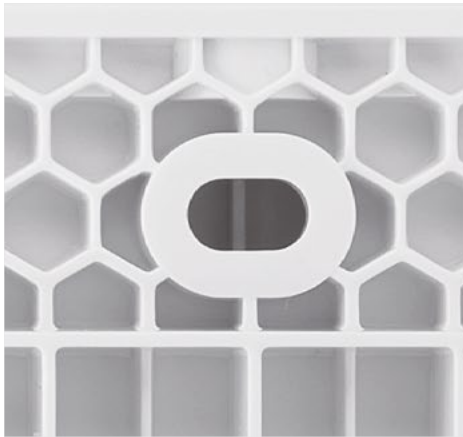

STRENGTH IN ELEGANCE

A honeycomb design support frame ensures optimum stability and strength.