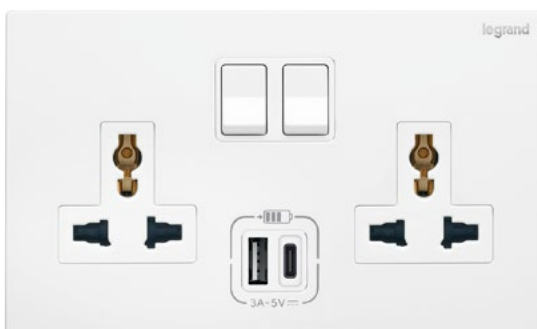

DND/CUR control units for the guest room

Indicator lamp and bell button

Electromechanical or RFID Keycard switches

USB and HDMI sockets

Shaver sockets

1 and 2-gang multistandard socket outlets with USB chargers