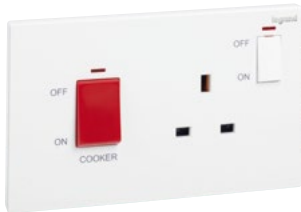

Galion™

double pole switches 45 A, cooker units, dimmers, active compensator and fan controls

2 824 25

Conform to IEC 60669-1 standard. Polycarbonate front cover plates
Supplied with 2 screws M 3.5 for BS boxes. Supplied complete with plate
Dim.: 86 x 88 mm

Pack	Cat.Nos	Double pole switches 45 A - 250 V~
		With red LED power indicator
8	2 824 26	1 gang - 1-way ○ White ● Matt Black ● Rose Gold ● Champagne ● Dark Silver
8	2 824 26-C	
8	2 824 26-C1	
8	2 824 26-C2	
8	2 824 26-C3	
8	2 824 27	1 gang - 1-way with red rocker ○ White ● Matt Black ● Rose Gold ● Champagne ● Dark Silver
8	2 824 27-C	
8	2 824 27-C1	
8	2 824 27-C2	
8	2 824 27-C3	
8	2 824 28	1 gang - 1-way with "cooker" marking - with red rocker ○ White ● Matt Black ● Rose Gold ● Champagne ● Dark Silver
8	2 824 28-C	
8	2 824 28-C1	
8	2 824 28-C2	
8	2 824 28-C3	
8	2 824 29	2 gang (vertical) - 1-way with red rocker Dim.: 86 x 146 mm ○ White ● Matt Black ● Rose Gold ● Champagne ● Dark Silver
8	2 824 29-C	
8	2 824 29-C1	
8	2 824 29-C2	
8	2 824 29-C3	
		Cooker units - 250 V~
		Conform to IEC 60884-1 and IEC 60669-1 45 A double pole switch + 13 A British Standard switched socket and amber LED power indicators Dim.: 146 x 88 mm
5	2 824 25	○ White ● Matt Black ● Rose Gold ● Champagne ● Dark Silver
5	2 824 25-C	
5	2 824 25-C1	
5	2 824 25-C2	
5	2 824 25-C3