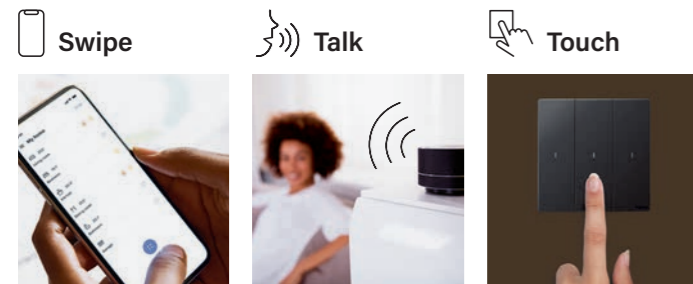

Swipe, talk or touch! All functions can be controlled:

- via a smartphone (with the Home + Control App.),
- using a voice assistant
- manually (by direct action on the controls) !